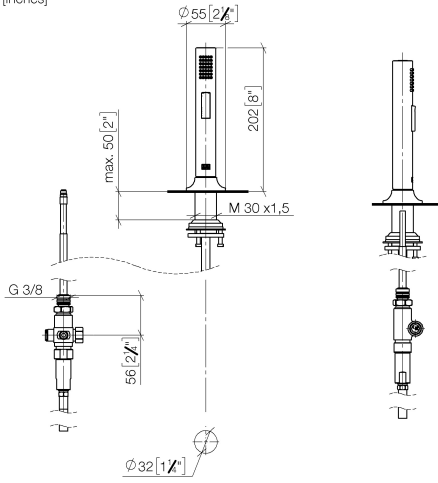

27 731 809

- with round rosette
- spray flow
- automatic spout/shower diverter
- height of mixer mm
- hole diameter rinsing spray 32mm
- fabric braided hose 1500 mm
- sprayface with anti-scaling system
- lead-free

Can only be combined with 33810809, 33826809, 19815809, 19825809.

Intrinsic protection against back flow.

	Chrome	27 731 809-00
	Brushed Platinum	27 731 809-06
	Platinum	27 731 809-08
	Durabrass (23kt Gold)	27 731 809-09
	Dark Chrome	27 731 809-19
	Brushed Durabrass (23kt Gold)	27 731 809-28
	Matte Black	27 731 809-33
	Brushed Champagne (22kt Gold)	27 731 809-46
	Champagne (22kt Gold)	27 731 809-47
	Brushed Chrome	27 731 809-93
	Brushed Dark Platinum	27 731 809-99

27 731 809

mm [inches]

Certificates

Belgaqua_24-005-
27_3.